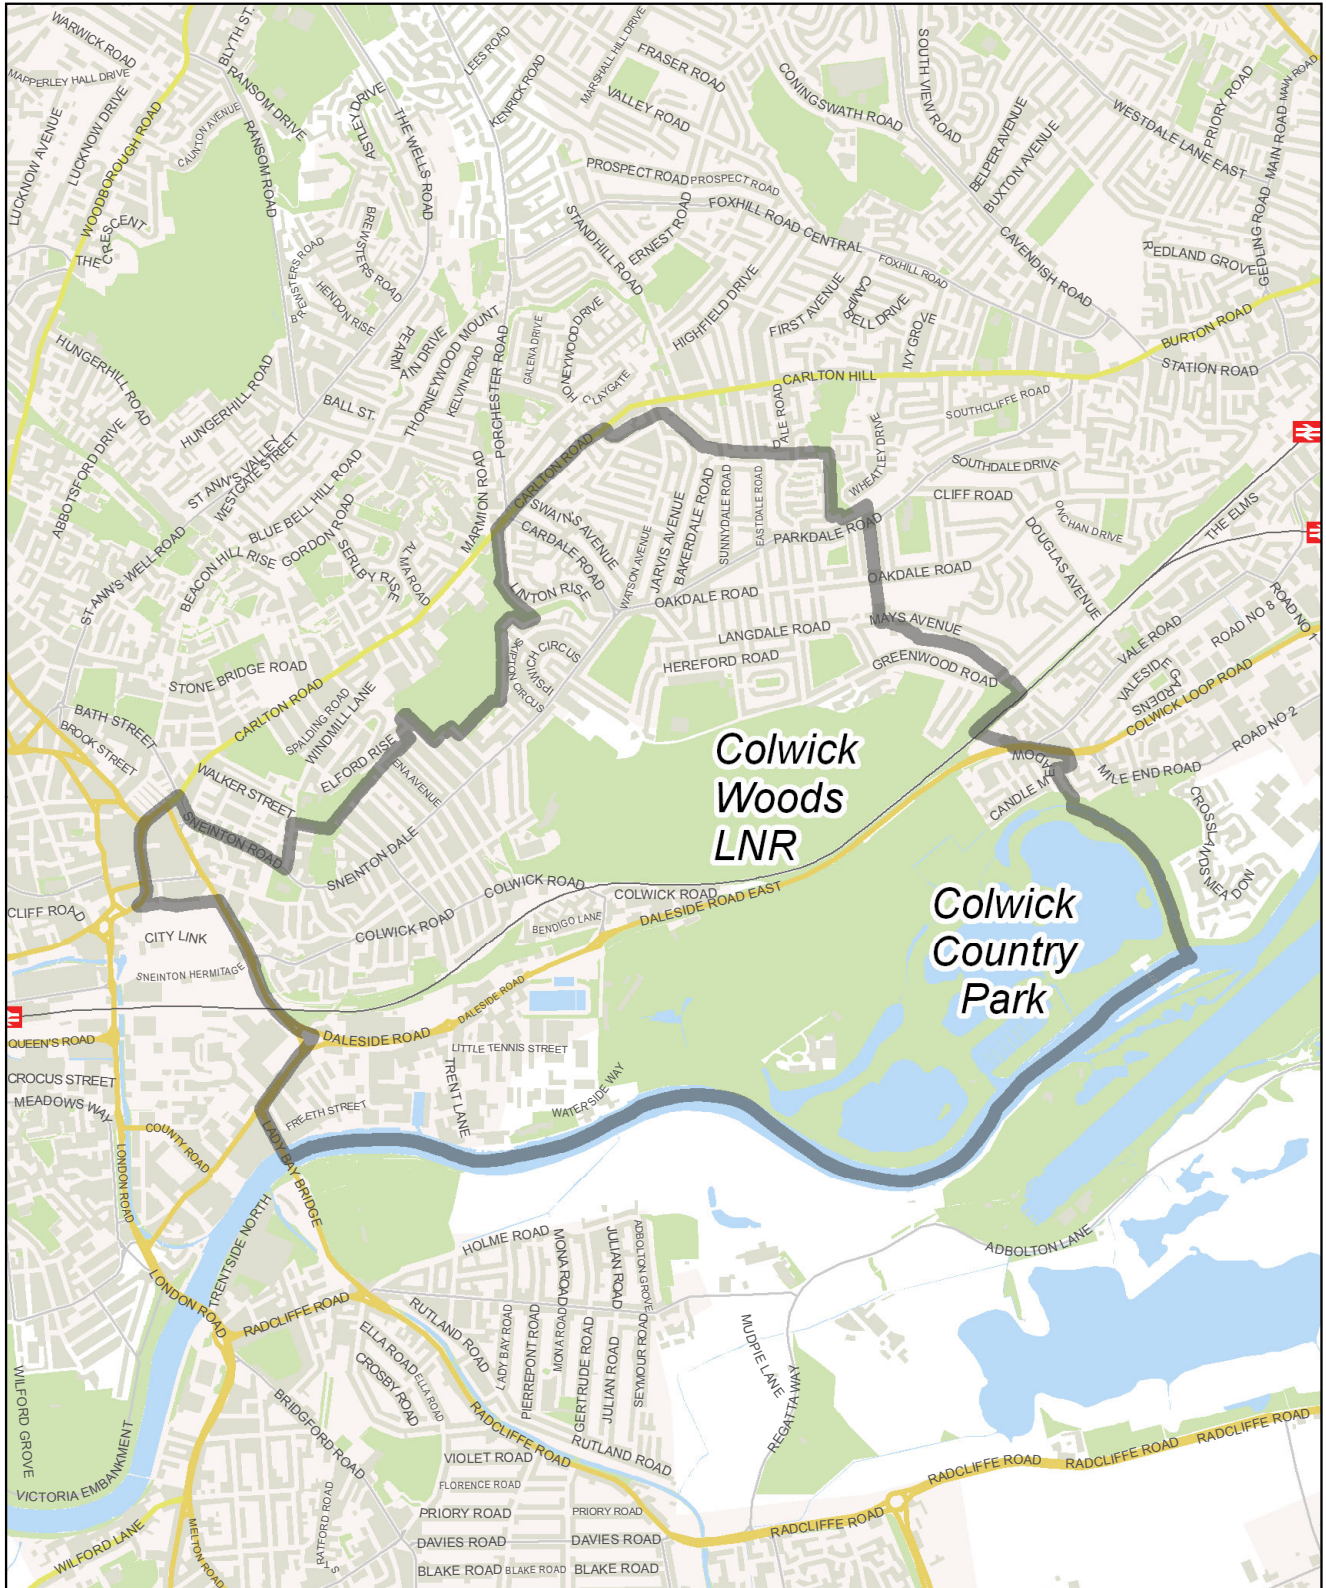

Nottingham City Council

Dales Ward

 Ward Boundary